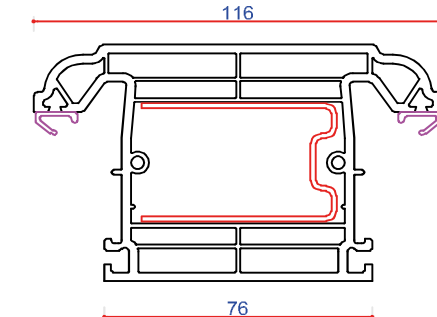

702535 (P10535)
116mm Midrail
Steel U Channel 713166
35 x 58 Ported Alu 715163