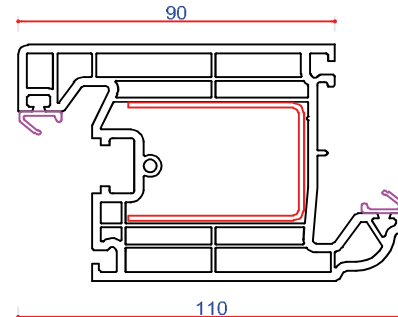

702536 (P10536)
70mm Z Transom
Steel Box 713187
Steel Box 713155

705543 (P10543)
95mm T Transom
Steel Box 713158
Steel U Channel 713159
Punched Steel U 713160
35 x 30 Ported Alu 715162

705545 (P10545)
95mm Z Transom
Steel Box 713158
Steel U Channel 713159
Punched Steel U 713160

703538 (P10538)
Internally Beaded Sash
Steel P Section 713152

703638 (P10638)
Internally Beaded Sash/Transom
Steel P Section 713183
Steel P Section 713184
13 x 23 Ported Alu 715164

703539 (P10539)
Tilt & Turn Sash
Steel L Section 713161