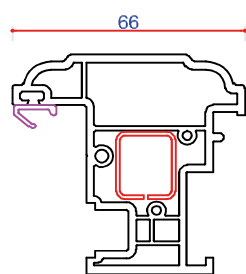

702612 (P10612)
French Overlap
Steel Box 713135