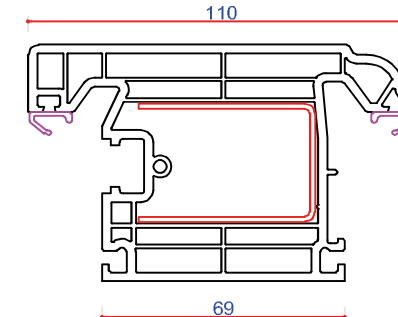

705541 (P10541)
Door Sash - Open Out
Steel U Channel 713162
Punched Steel U 713163