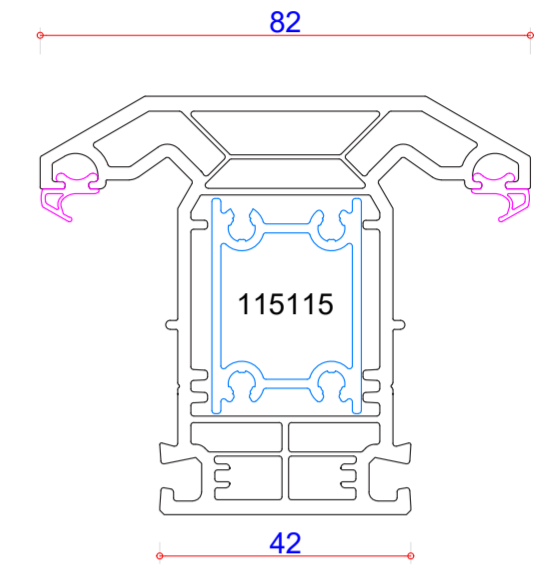

105174
65mm Outer Frame
Steel U Channel 113391

105175
80mm Sculptured Sash
Steel Box 713191

105176
80mm Bevelled Sash
Steel Box 713191

103367
115mm Bevelled Midrail
Steel U Channel 113414
Aluminium Box 115116

102297
68mm Bevelled T Mullion
Steel Box 113412
Aluminium Box 115114

102299
82mm Bevelled T Mullion
Steel Box (1.2mm / 3mm) 113415
Aluminium Box 115115

113391
Outer Frame
Reinforcement

713191
Sash
Reinforcement

104393
Track
(Champagne Only)

709047
Threshold Strip
(Black Only)

112479
Jamb Seal

112455
Traffic Door
Gasket

112481
Head & Foot
Seal

112453
Sash Blanking
Gasket

112452
Frame & Sash
Flipper Seal

112003
Fold Gasket
(for repair)

104394
Threshold
Blanking Piece
(Champagne Only)

105177
Outer Frame
Thermal Insert

107154
28mm Bevelled
Glazing Bead

KEY:

- PVC Profile
- Steel
- Gasket
- Aluminium

Clarification on steel orientation can be obtained via WinDoPlan. DO NOT SCALE. The drawings shown are visual representations only. VEKA PLC has the right to alter the designs, specification & descriptions without prior notice as part of our policy of continuous development and improvements.