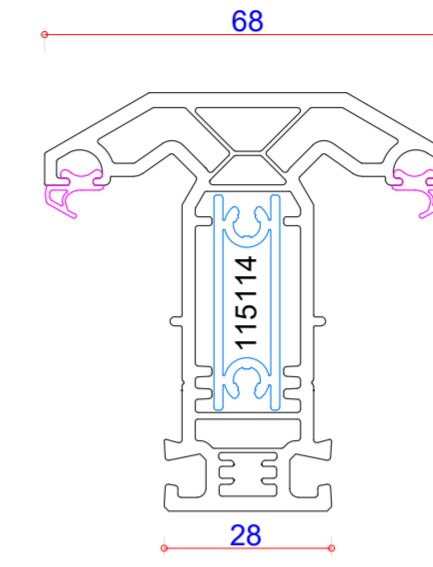

105174
65mm Outer Frame
Steel U Channel 113391

105175
80mm Sculptured Sash
Steel Box 713191

105176
80mm Bevelled Sash
Steel Box 713191

103367
115mm Bevelled Midrail
Steel U Channel 113414
Aluminium Box 115116

102297
68mm Bevelled T Mullion
Steel Box 113412
Aluminium Box 115114

102299
82mm Bevelled T Mullion
Steel Box (1.2mm / 3mm) 113415
Aluminium Box 115115

113391
Outer Frame
Reinforcement

713191
Sash
Reinforcement

104393
Track
(Champagne Only)

709047
Threshold Strip
(Black Only)

112479
Jamb Seal

112455
Traffic Door
Gasket

112481
Head & Foot
Seal

112453
Sash Blanking
Gasket

112452
Frame & Sash
Flipper Seal

112003
Fold Gasket
(for repair)

104394
Threshold
Blanking Piece
(Champagne Only)

105177
Outer Frame
Thermal Insert

107154
28mm Bevelled
Glazing Bead

KEY:

- PVC Profile
- Steel
- Gasket
- Aluminium

Clarification on steel orientation can be obtained via WinDoPlan. DO NOT SCALE. The drawings shown are visual representations only. VEKA PLC has the right to alter the designs, specification & descriptions without prior notice as part of our policy of continuous development and improvements.