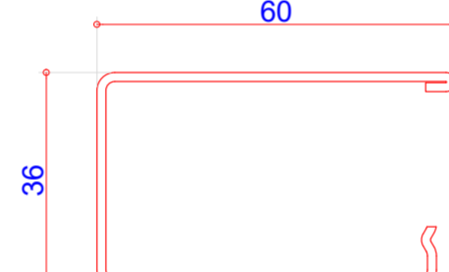

102297
68mm Bevelled T Mullion
Steel Box 113412
Aluminium Box 115114

102299
82mm Bevelled T Mullion
Steel Box (1.2mm / 3mm) 113415
Aluminium Box 115115

113391
Outer Frame
Reinforcement

713191
Sash
Reinforcement

113393-900001
Sash (Prepped)
Reinforcement
(Main/French/2-2)

113414
Midrail
Reinforcement

112482
Edging Profile
Gasket

104476
Edging Trim
(Black, White or Foiled)

109101
End Caps
for 104476

109998
Thermally Broken Threshold
Mechanical Joint