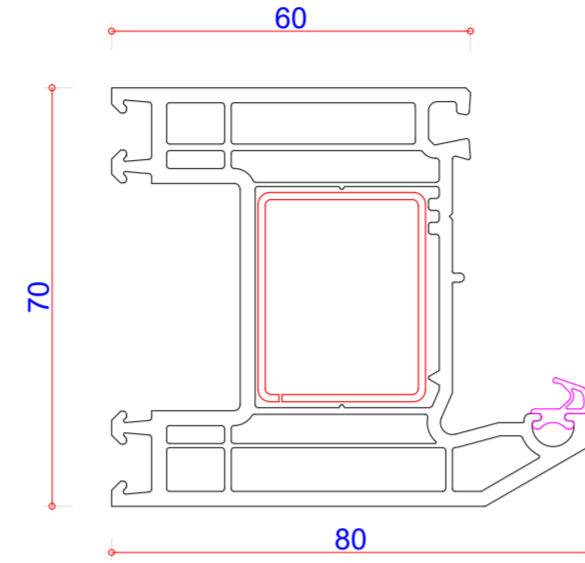

105174
65mm Outer Frame
Steel U Channel 113391

105175
80mm Sculptured Sash
Steel Box 713191

105176
80mm Bevelled Sash
Steel Box 713191

103367
115mm Bevelled Midrail
Steel U Channel 113414
Aluminium Box 115116

102297
68mm Bevelled T Mullion
Steel Box 113412
Aluminium Box 115114

102299
82mm Bevelled T Mullion
Steel Box (1.2mm / 3mm) 113415
Aluminium Box 115115

113391
Outer Frame
Reinforcement

713191
Sash
Reinforcement

104394
Threshold
Blanking Piece
(Champagne Only)

105177
Outer Frame
Thermal Insert

107154
28mm Bevelled
Glazing Bead

KEY:

- PVC Profile
- Steel
- Gasket
- Aluminium

Clarification on steel orientation can be obtained via WinDoPlan. DO NOT SCALE. The drawings shown are visual representations only. VEKA PLC has the right to alter the designs, specification & descriptions without prior notice as part of our policy of continuous development and improvements.