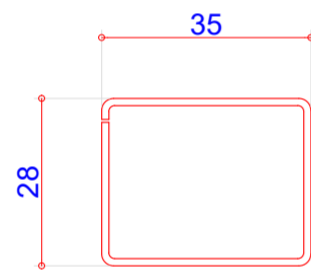

713191
Sash
Reinforcement