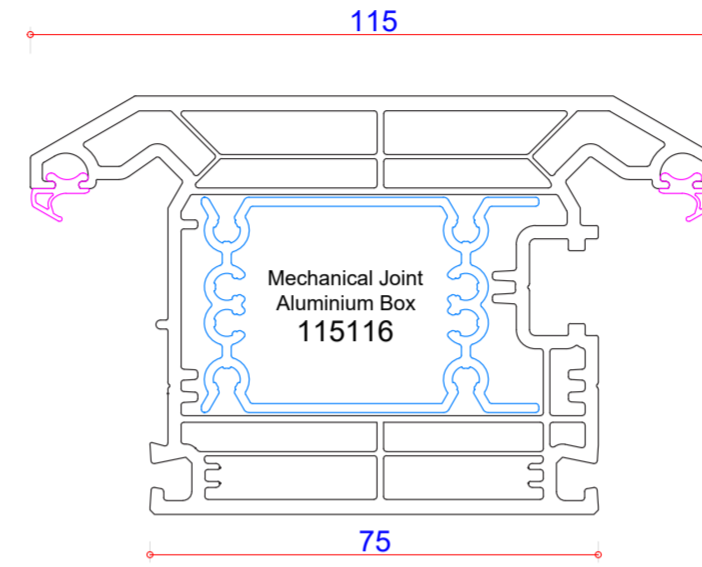

105174
65mm Outer Frame
Steel U Channel 113391

105175
80mm Sculptured Sash
Steel Box 713191

105176
80mm Bevelled Sash
Steel Box 713191

103367
115mm Bevelled Midrail
Steel U Channel 113414
Aluminium Box 115116

102297
68mm Bevelled T Mullion
Steel Box 113412
Aluminium Box 115114

102299
82mm Bevelled T Mullion
Steel Box (1.2mm / 3mm) 113415
Aluminium Box 115115

113391
Outer Frame
Reinforcement

713191
Sash
Reinforcement

104393
Track
(Champagne Only)

709047
Threshold Strip
(Black Only)

112479
Jamb Seal

112455
Traffic Door
Gasket

112481
Head & Foot
Seal

112453
Sash Blanking
Gasket

112452
Frame & Sash
Flipper Seal

112003
Fold Gasket
(for repair)