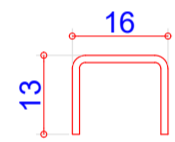

105174
65mm Outer Frame
Steel U Channel 113391

105175
80mm Sculptured Sash
Steel Box 713191

105176
80mm Bevelled Sash
Steel Box 713191

103367
115mm Bevelled Midrail
Steel U Channel 113414
Aluminium Box 115116

102297
68mm Bevelled T Mullion
Steel Box 113412
Aluminium Box 115114

102299
82mm Bevelled T Mullion
Steel Box (1.2mm / 3mm) 113415
Aluminium Box 115115

113391
Outer Frame
Reinforcement

713191
Sash
Reinforcement

104394
Threshold
Blanking Piece
(Champagne Only)

105177
Outer Frame
Thermal Insert

107154
28mm Bevelled
Glazing Bead

KEY:

- PVC Profile
- Steel
- Gasket
- Aluminium

Clarification on steel orientation can be obtained via WinDoPlan. DO NOT SCALE. The drawings shown are visual representations only. VEKA PLC has the right to alter the designs, specification & descriptions without prior notice as part of our policy of continuous development and improvements.