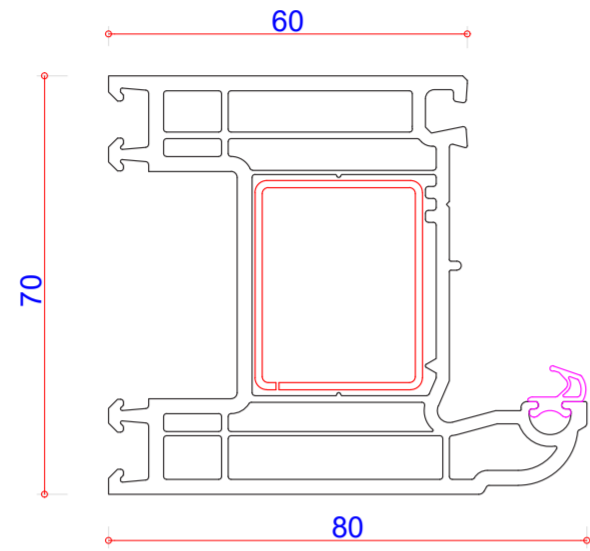

105174
65mm Outer Frame
Steel U Channel 113391

105175
80mm Sculptured Sash
Steel Box 713191

105176
80mm Bevelled Sash
Steel Box 713191

103367
115mm Bevelled Midrail
Steel U Channel 113414
Aluminium Box 115116

102297
68mm Bevelled T Mullion
Steel Box 113412
Aluminium Box 115114

102299
82mm Bevelled T Mullion
Steel Box (1.2mm / 3mm) 113415
Aluminium Box 115115

113391
Outer Frame
Reinforcement

713191
Sash
Reinforcement

104394
Threshold
Blanking Piece
(Champagne Only)

105177
Outer Frame
Thermal Insert

107154
28mm Bevelled
Glazing Bead

KEY:

- PVC Profile
- Steel
- Gasket
- Aluminium

Clarification on steel orientation can be obtained via WinDoPlan. DO NOT SCALE. The drawings shown are visual representations only. VEKA PLC has the right to alter the designs, specification & descriptions without prior notice as part of our policy of continuous development and improvements.